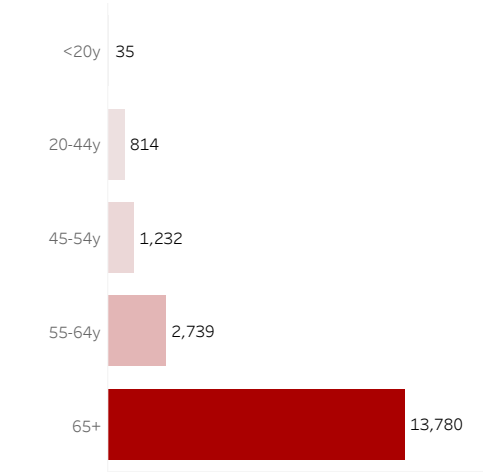

COVID-19 Deaths (total)

18,600

New COVID-19 Deaths Reported Today

0

Hover over the icon to get more information on the data in this dashboard.

COVID-19 Deaths by County

Data will not be shown for counties with fewer than three deaths.

© Mapbox © OSM

COVID-19 Deaths by Date of Death

Recent deaths may not be reported yet. Cases missing the date of death are excluded from the graph above, but are included in all other numbers.

COVID-19 Deaths by Gender

COVID-19 Deaths by Age Group

COVID-19 Deaths by Race/Ethnicity

Date Updated: 8/23/2021