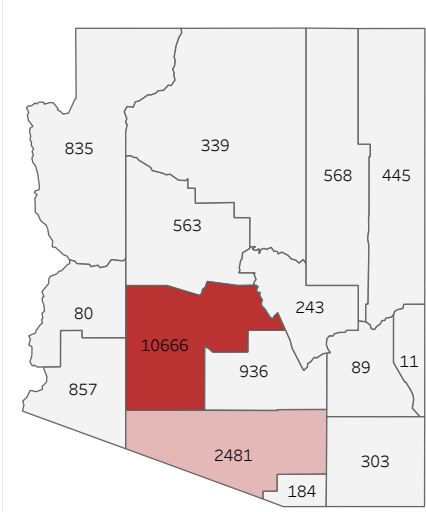

COVID-19 Deaths (total)

18,600

New COVID-19 Deaths Reported Today

0

Hover over the icon to get more information on the data in this dashboard.

COVID-19 Deaths by County

Data will not be shown for counties with fewer than three deaths.

© Mapbox © OSM

COVID-19 Deaths by Date of Death

Recent deaths may not be reported yet. Cases missing the date of death are excluded from the graph above, but are included in all other numbers.

COVID-19 Deaths by Gender

COVID-19 Deaths by Age Group

COVID-19 Deaths by Race/Ethnicity

Date Updated: 8/23/2021