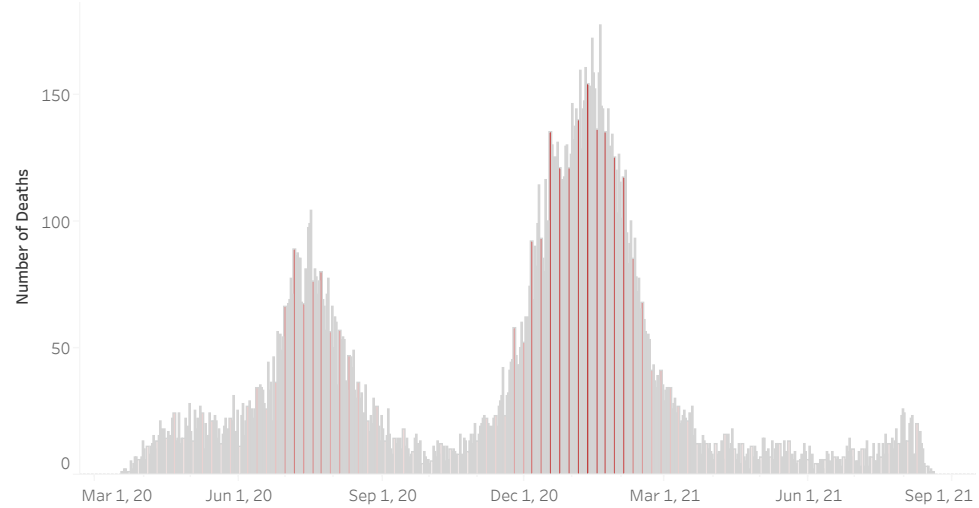

COVID-19 Deaths (total)

18,600

New COVID-19 Deaths Reported Today

0

Hover over the icon to get more information on the data in this dashboard.

COVID-19 Deaths by County

Data will not be shown for counties with fewer than three deaths.

© Mapbox © OSM

COVID-19 Deaths by Date of Death

Recent deaths may not be reported yet. Cases missing the date of death are excluded from the graph above, but are included in all other numbers.

COVID-19 Deaths by Gender